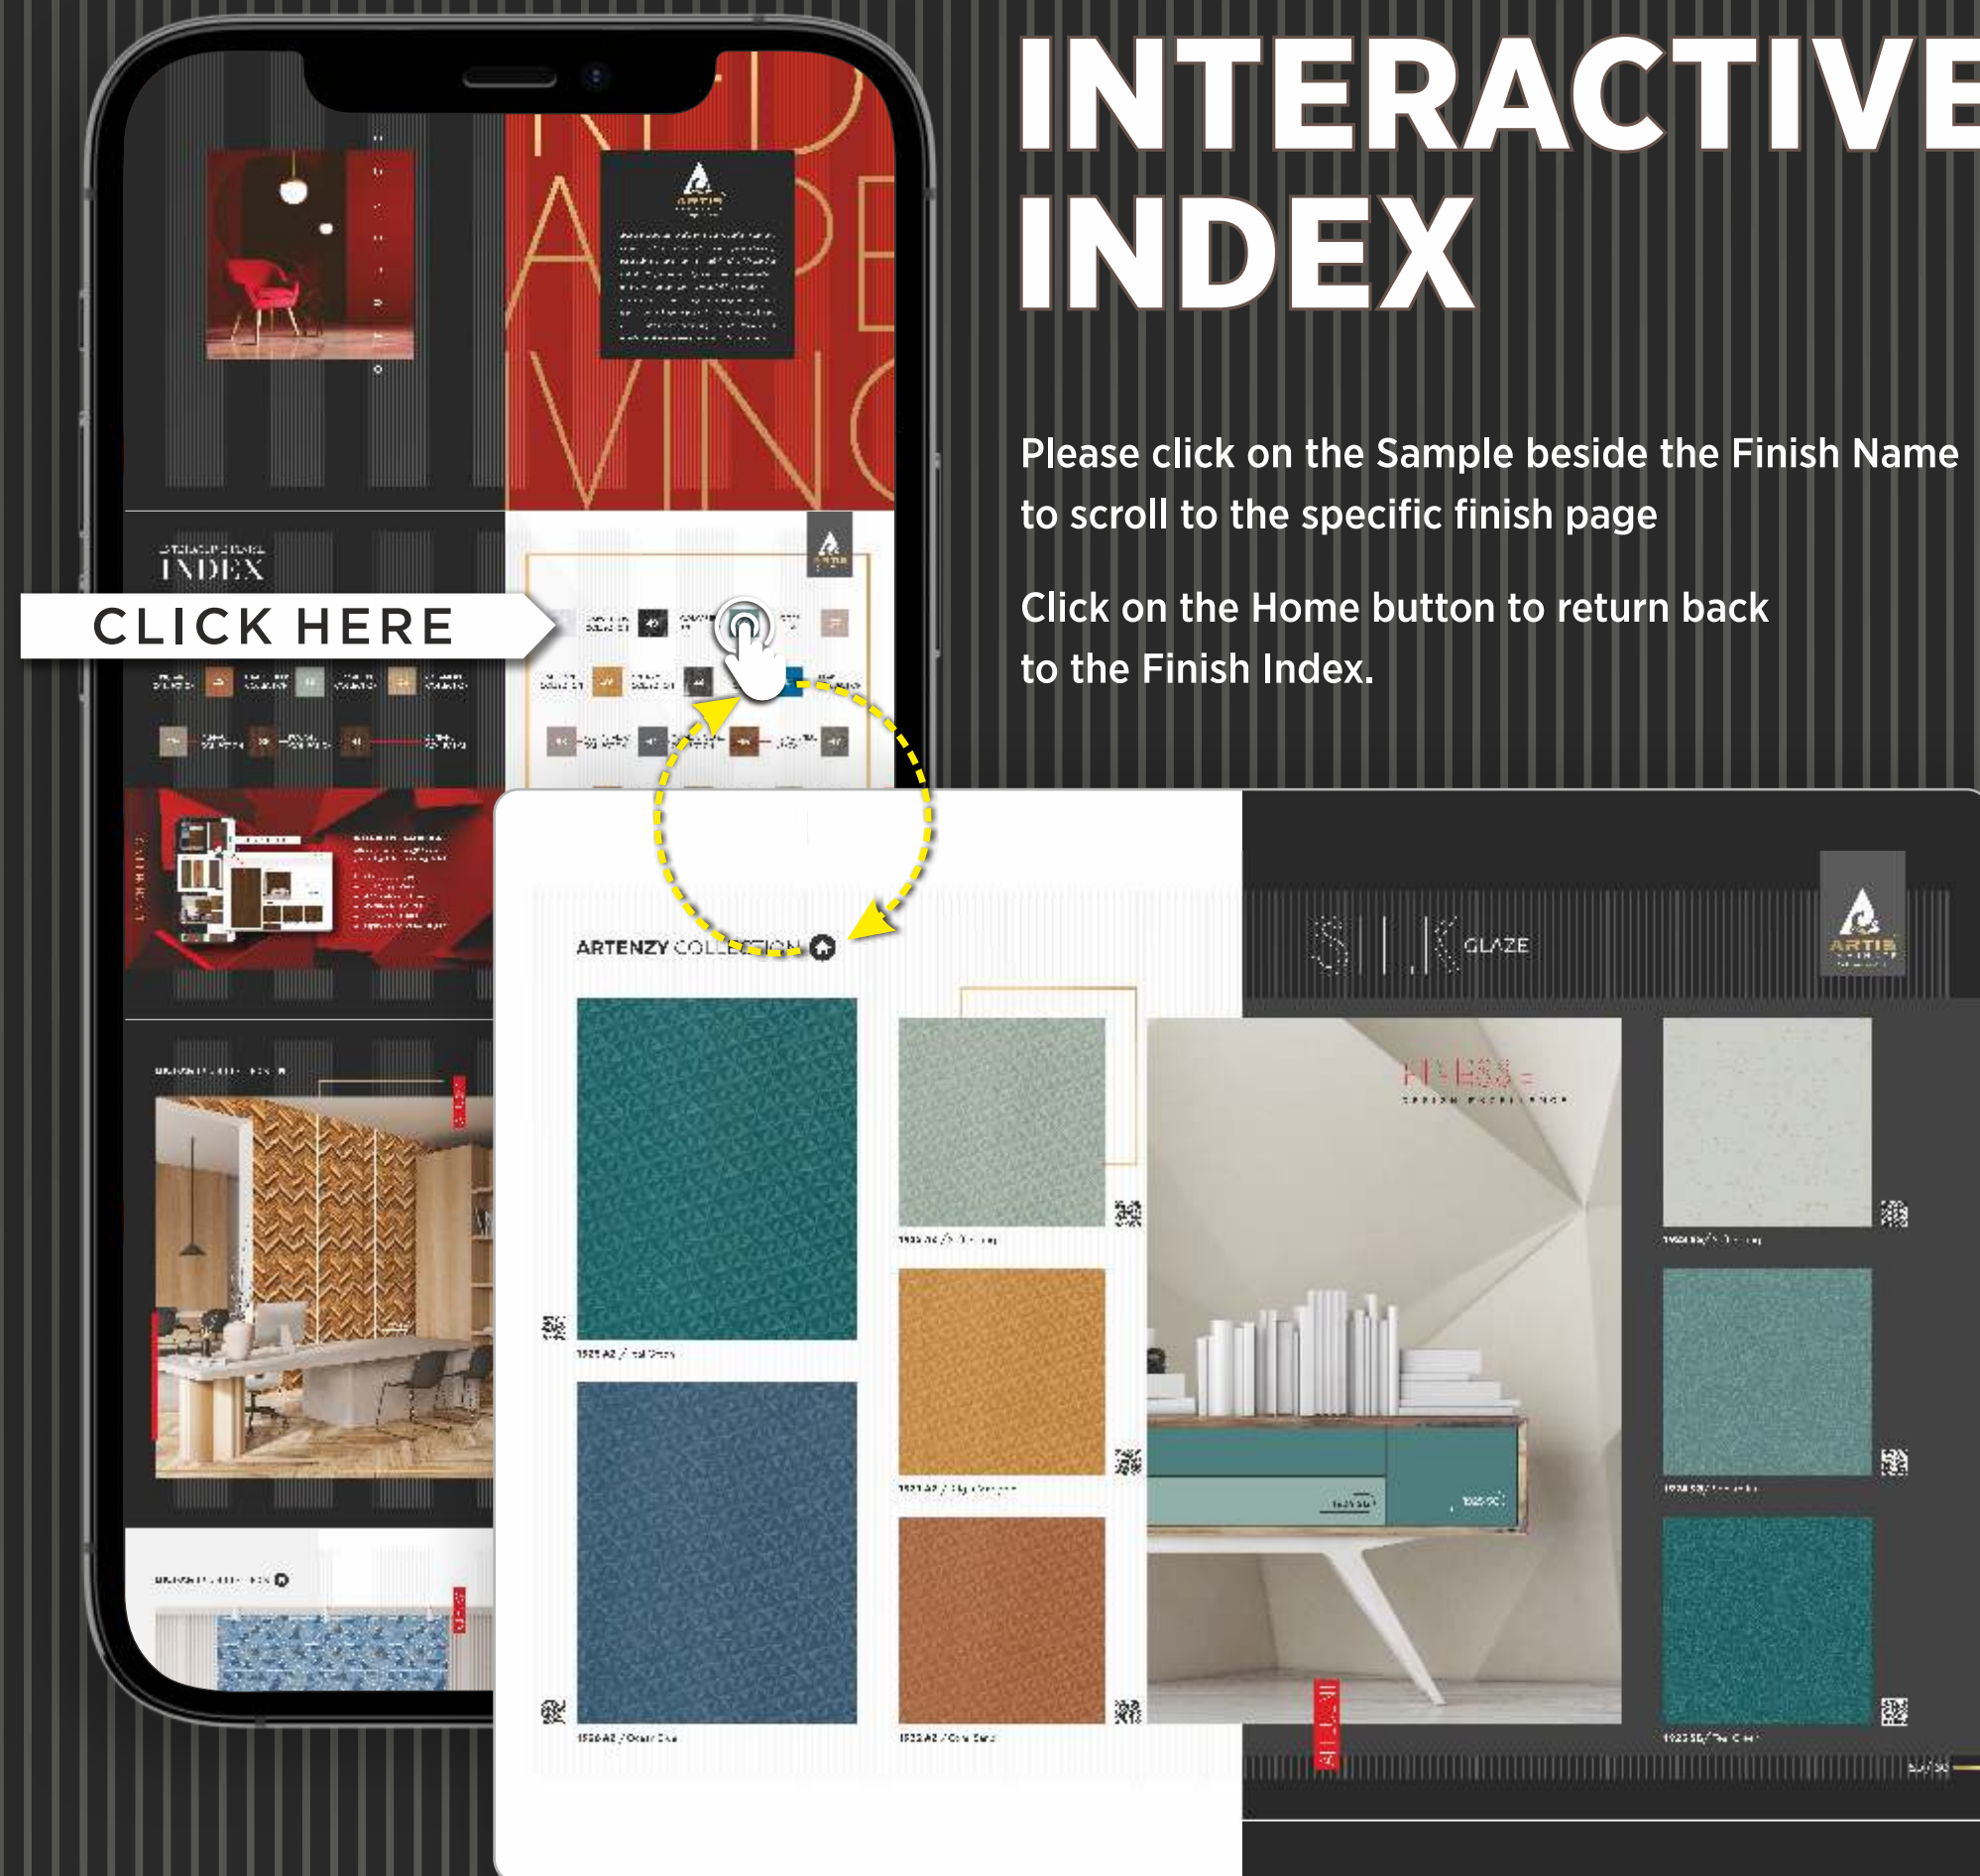

E

WIN

INTERACTIVE INDEX

Please click on the Sample beside the Finish Name to scroll to the specific finish page

Click on the Home button to return back to the Finish Index.

1. Open downloaded e-PDF on any device.
2. Browse through our entire collection right on your fingertips.
3. Like a product or design? Click anywhere on the product to open its dedicated webpage.
4. Here you will find the following details about the Product you chose:
 - Full Sheet View
 - Application Preview
 - Available Textures
 - Technical Details
 - Option to send an enquiry
5. You can find the same information about all the products in the PDF by clicking on them.