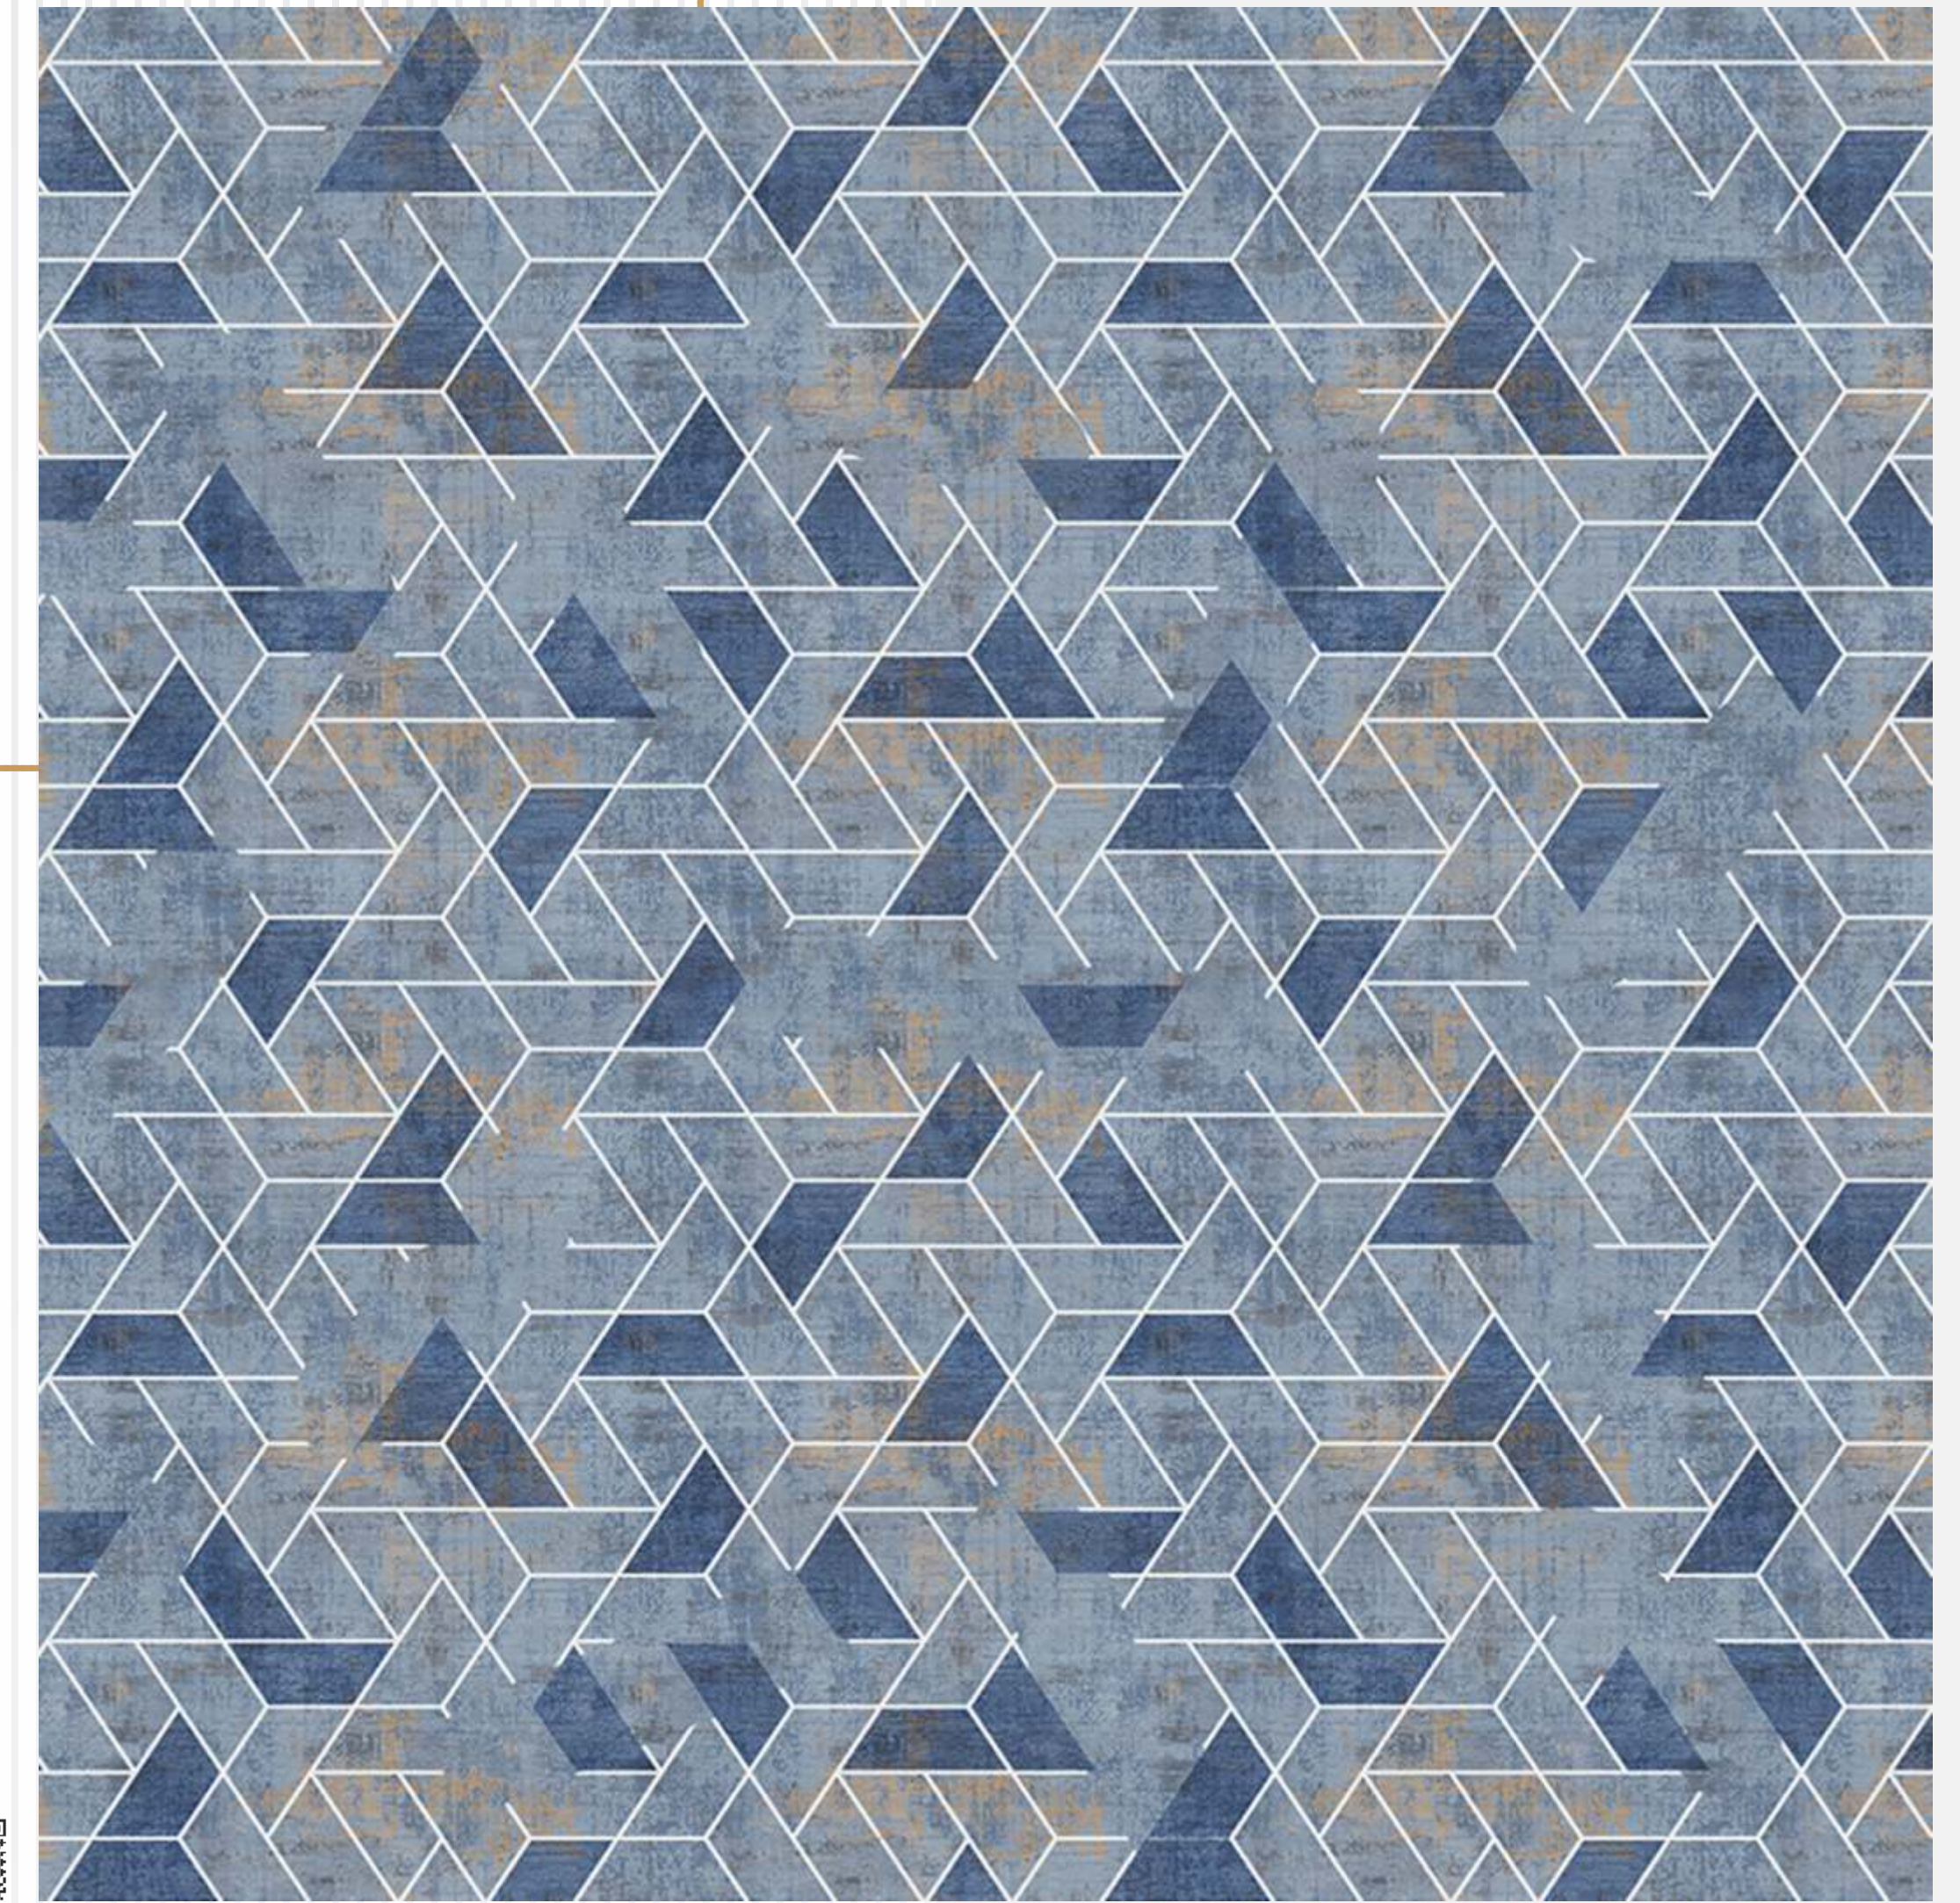

1904 SF / Ceramic Grey

CLASSY

1702 DG

1702 DG / Artistic Veins

1931 SMT / Bright Marigold

1927 FB / Blueberry Blue

1902 FB / Frosty White

1703 DG