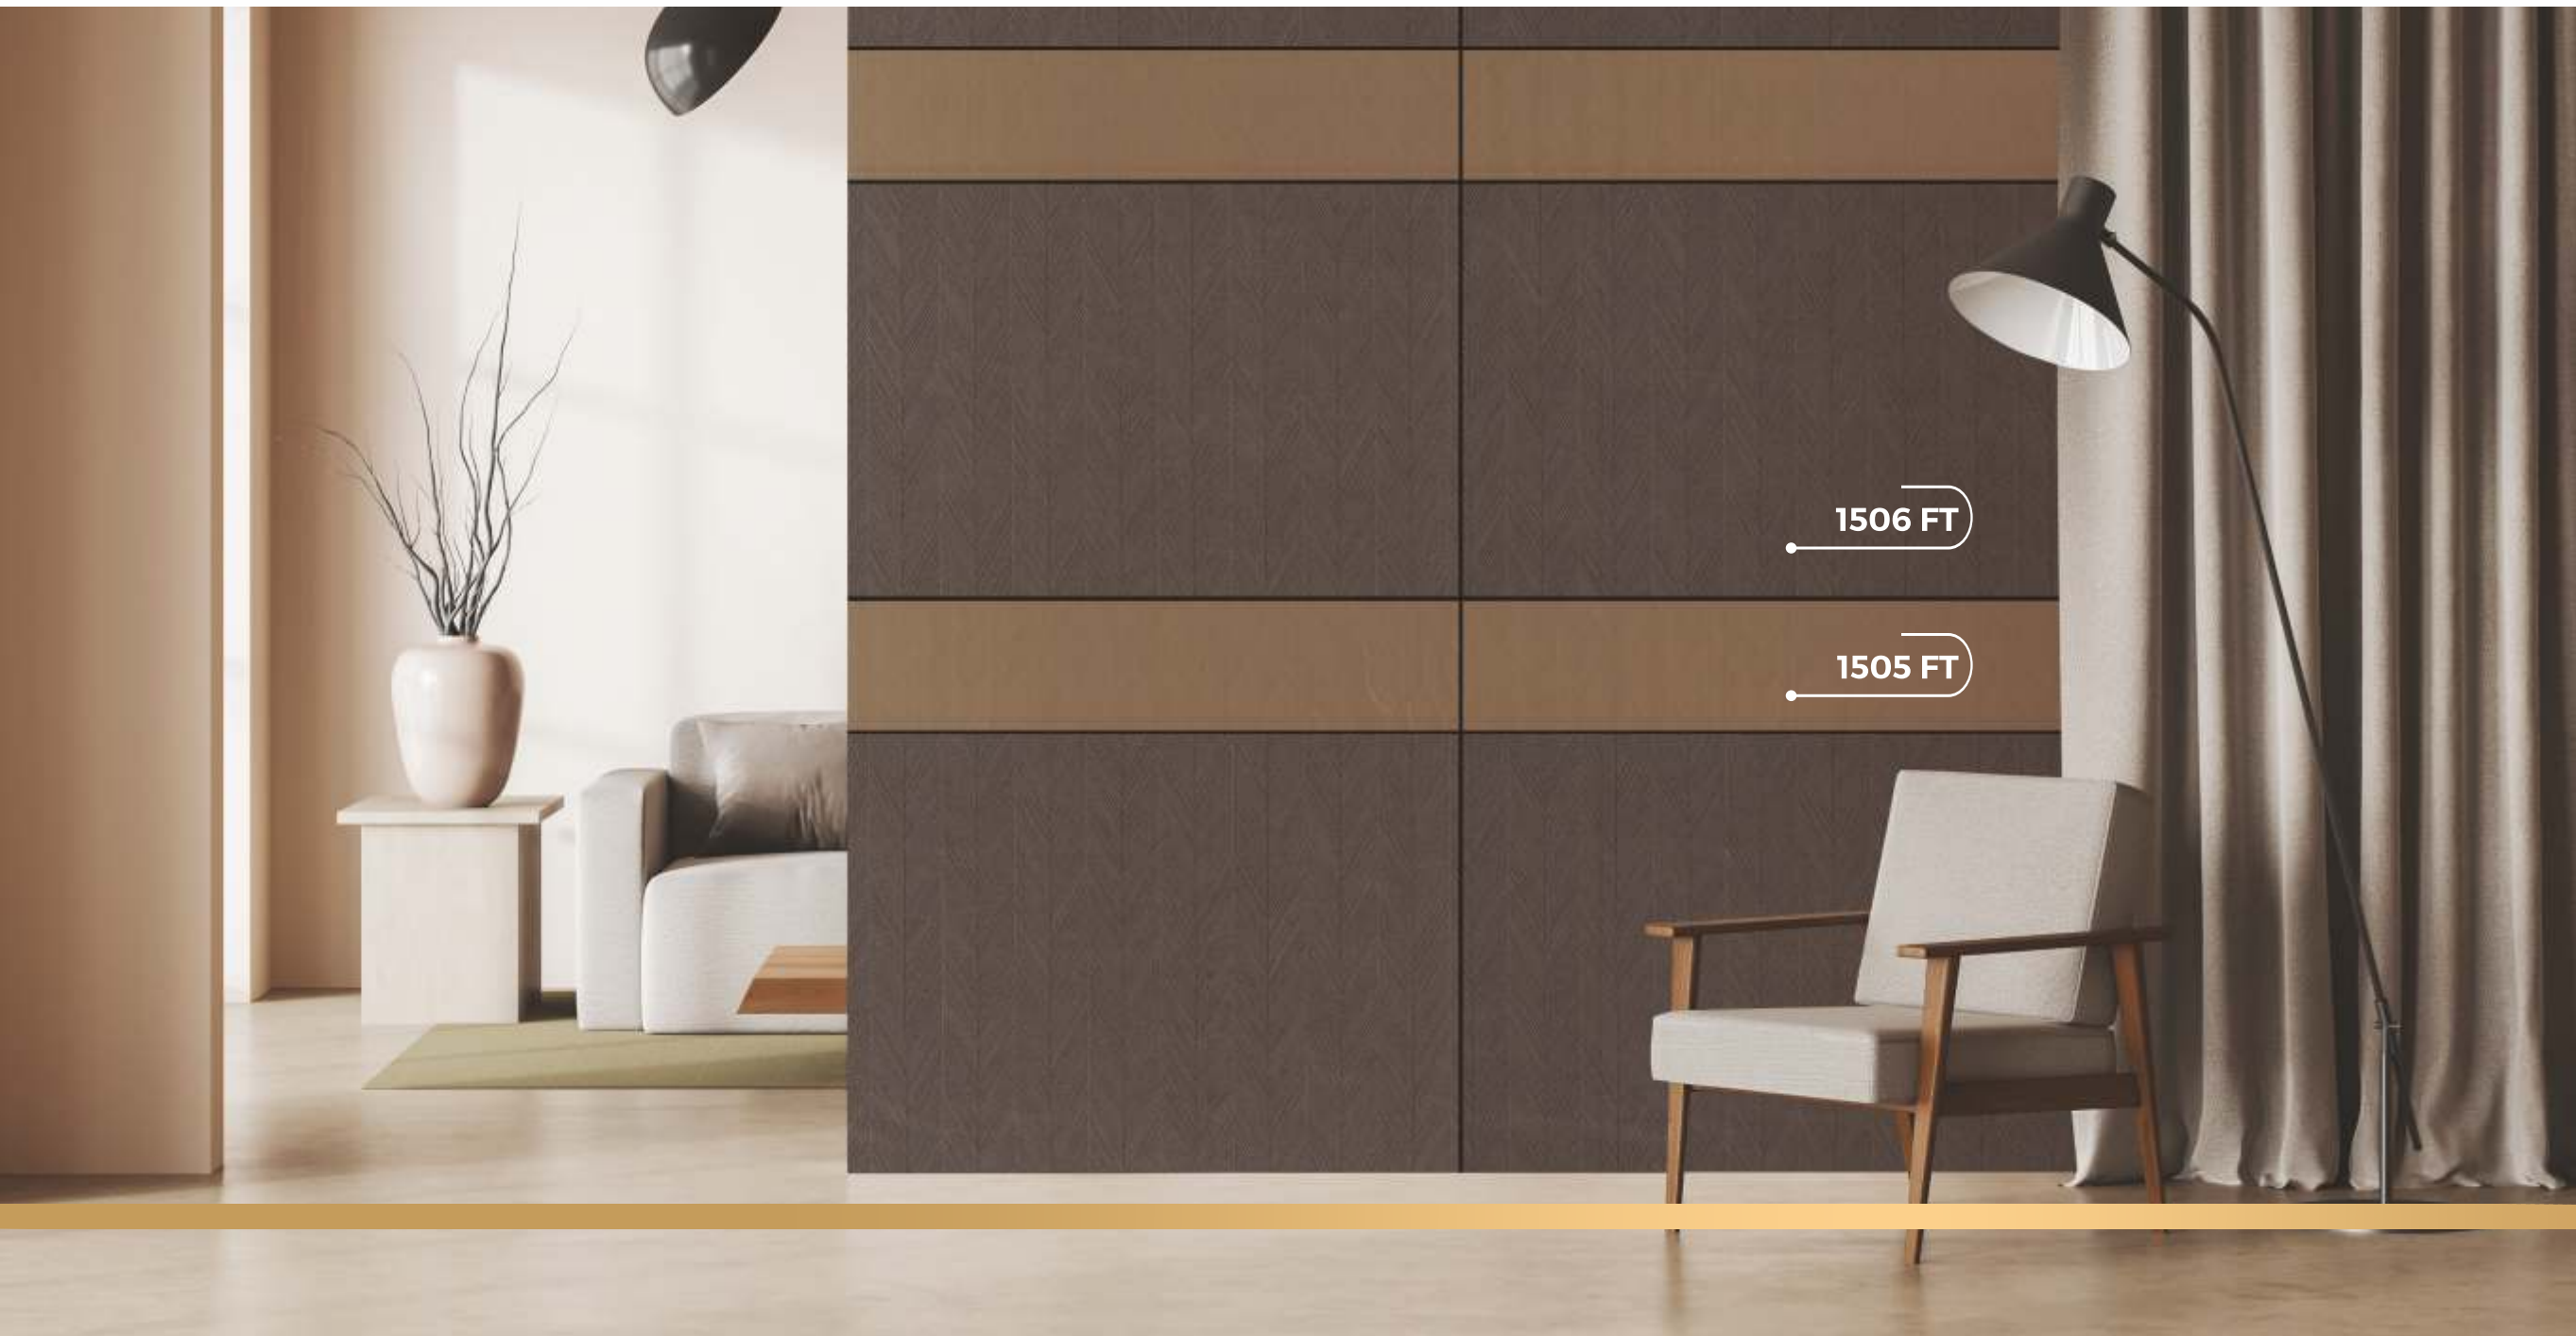

1931 FT / Bright Marigold

1512 FT / Elite Elm

FLUTE COLLECTION 

FINEST FINISH

1505 FT / Copper Flutes

1506 FT / Somber Flutes

1503 FT / Corsican Pine

1504 FT / Norfolk Island Pine