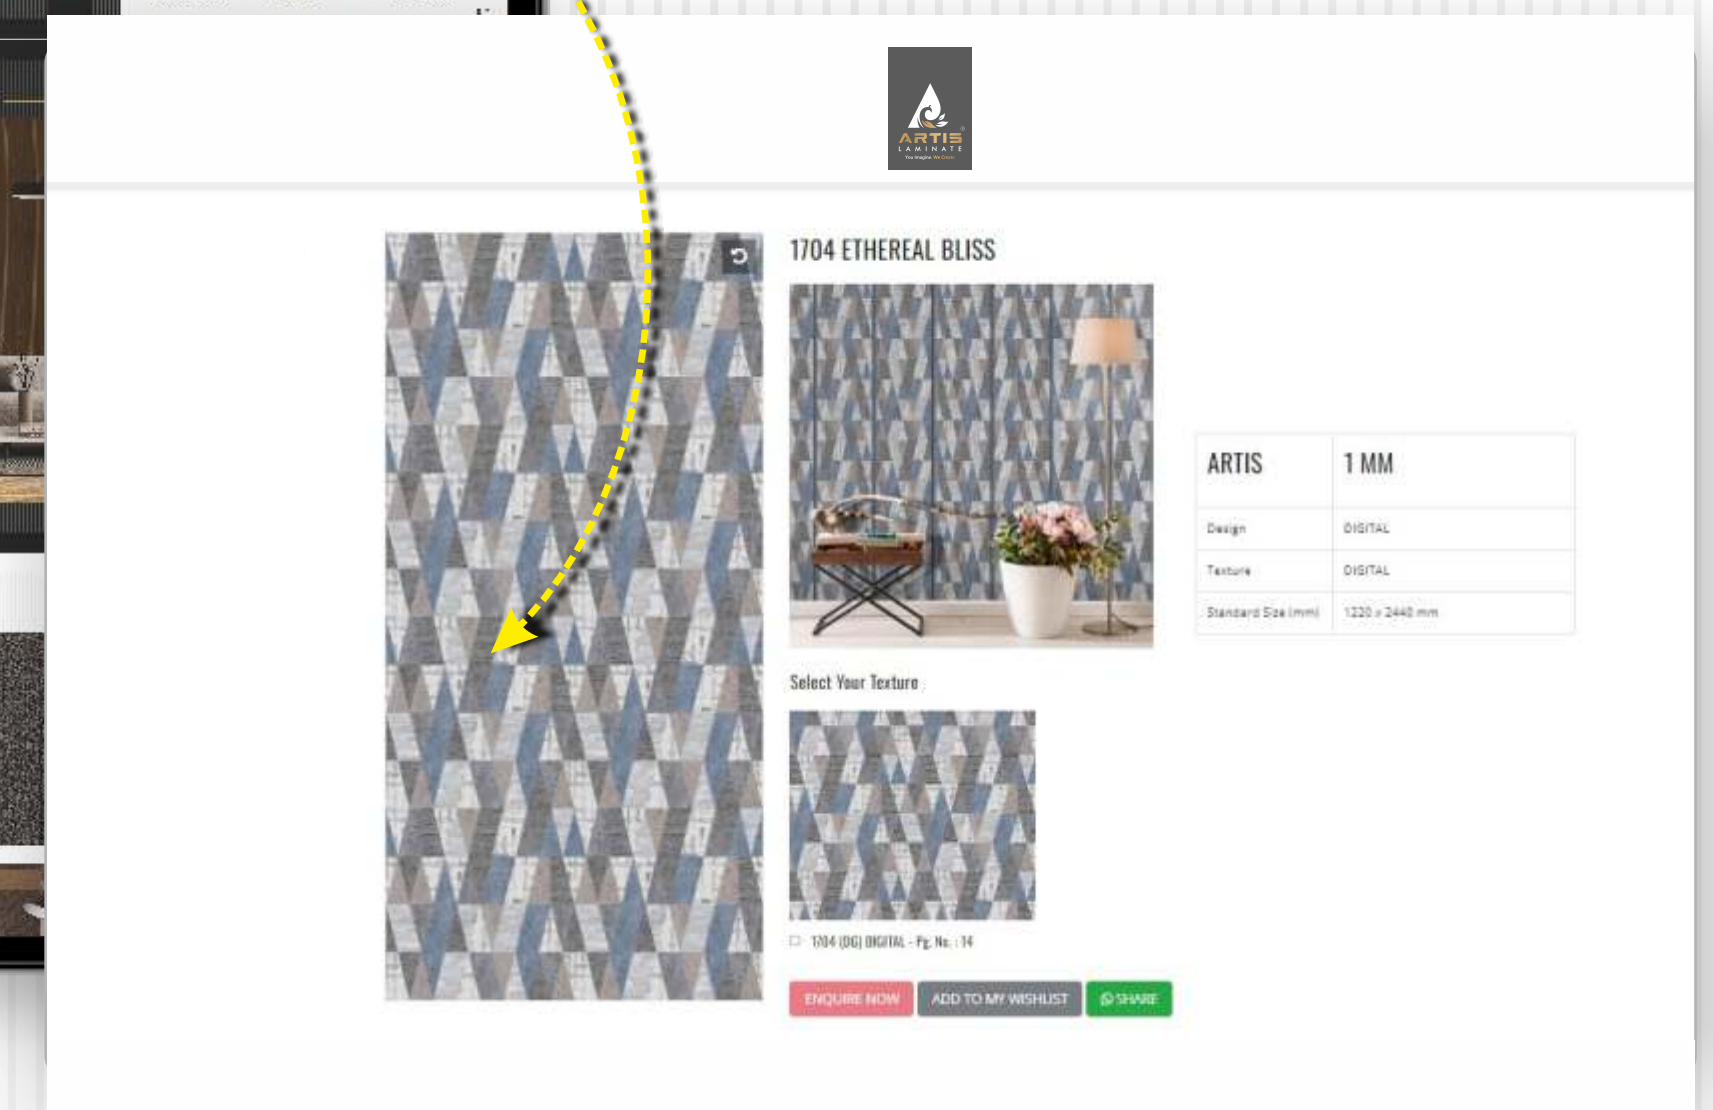

E

WIN

INTERACTIVE INDEX

Please click on the Sample beside the Finish Name to scroll to the specific finish page

Click on the Home button to return back to the Finish Index.

1. Open downloaded e-PDF on any device.
2. Browse through our entire collection right on your fingertips.
3. Like a product or design? Click anywhere on the product to open its dedicated webpage.
4. Here you will find the following details about the Product you chose:
 - Full Sheet View
 - Application Preview
 - Available Textures
 - Technical Details
 - Option to send an enquiry
5. You can find the same information about all the products in the PDF by clicking on them.