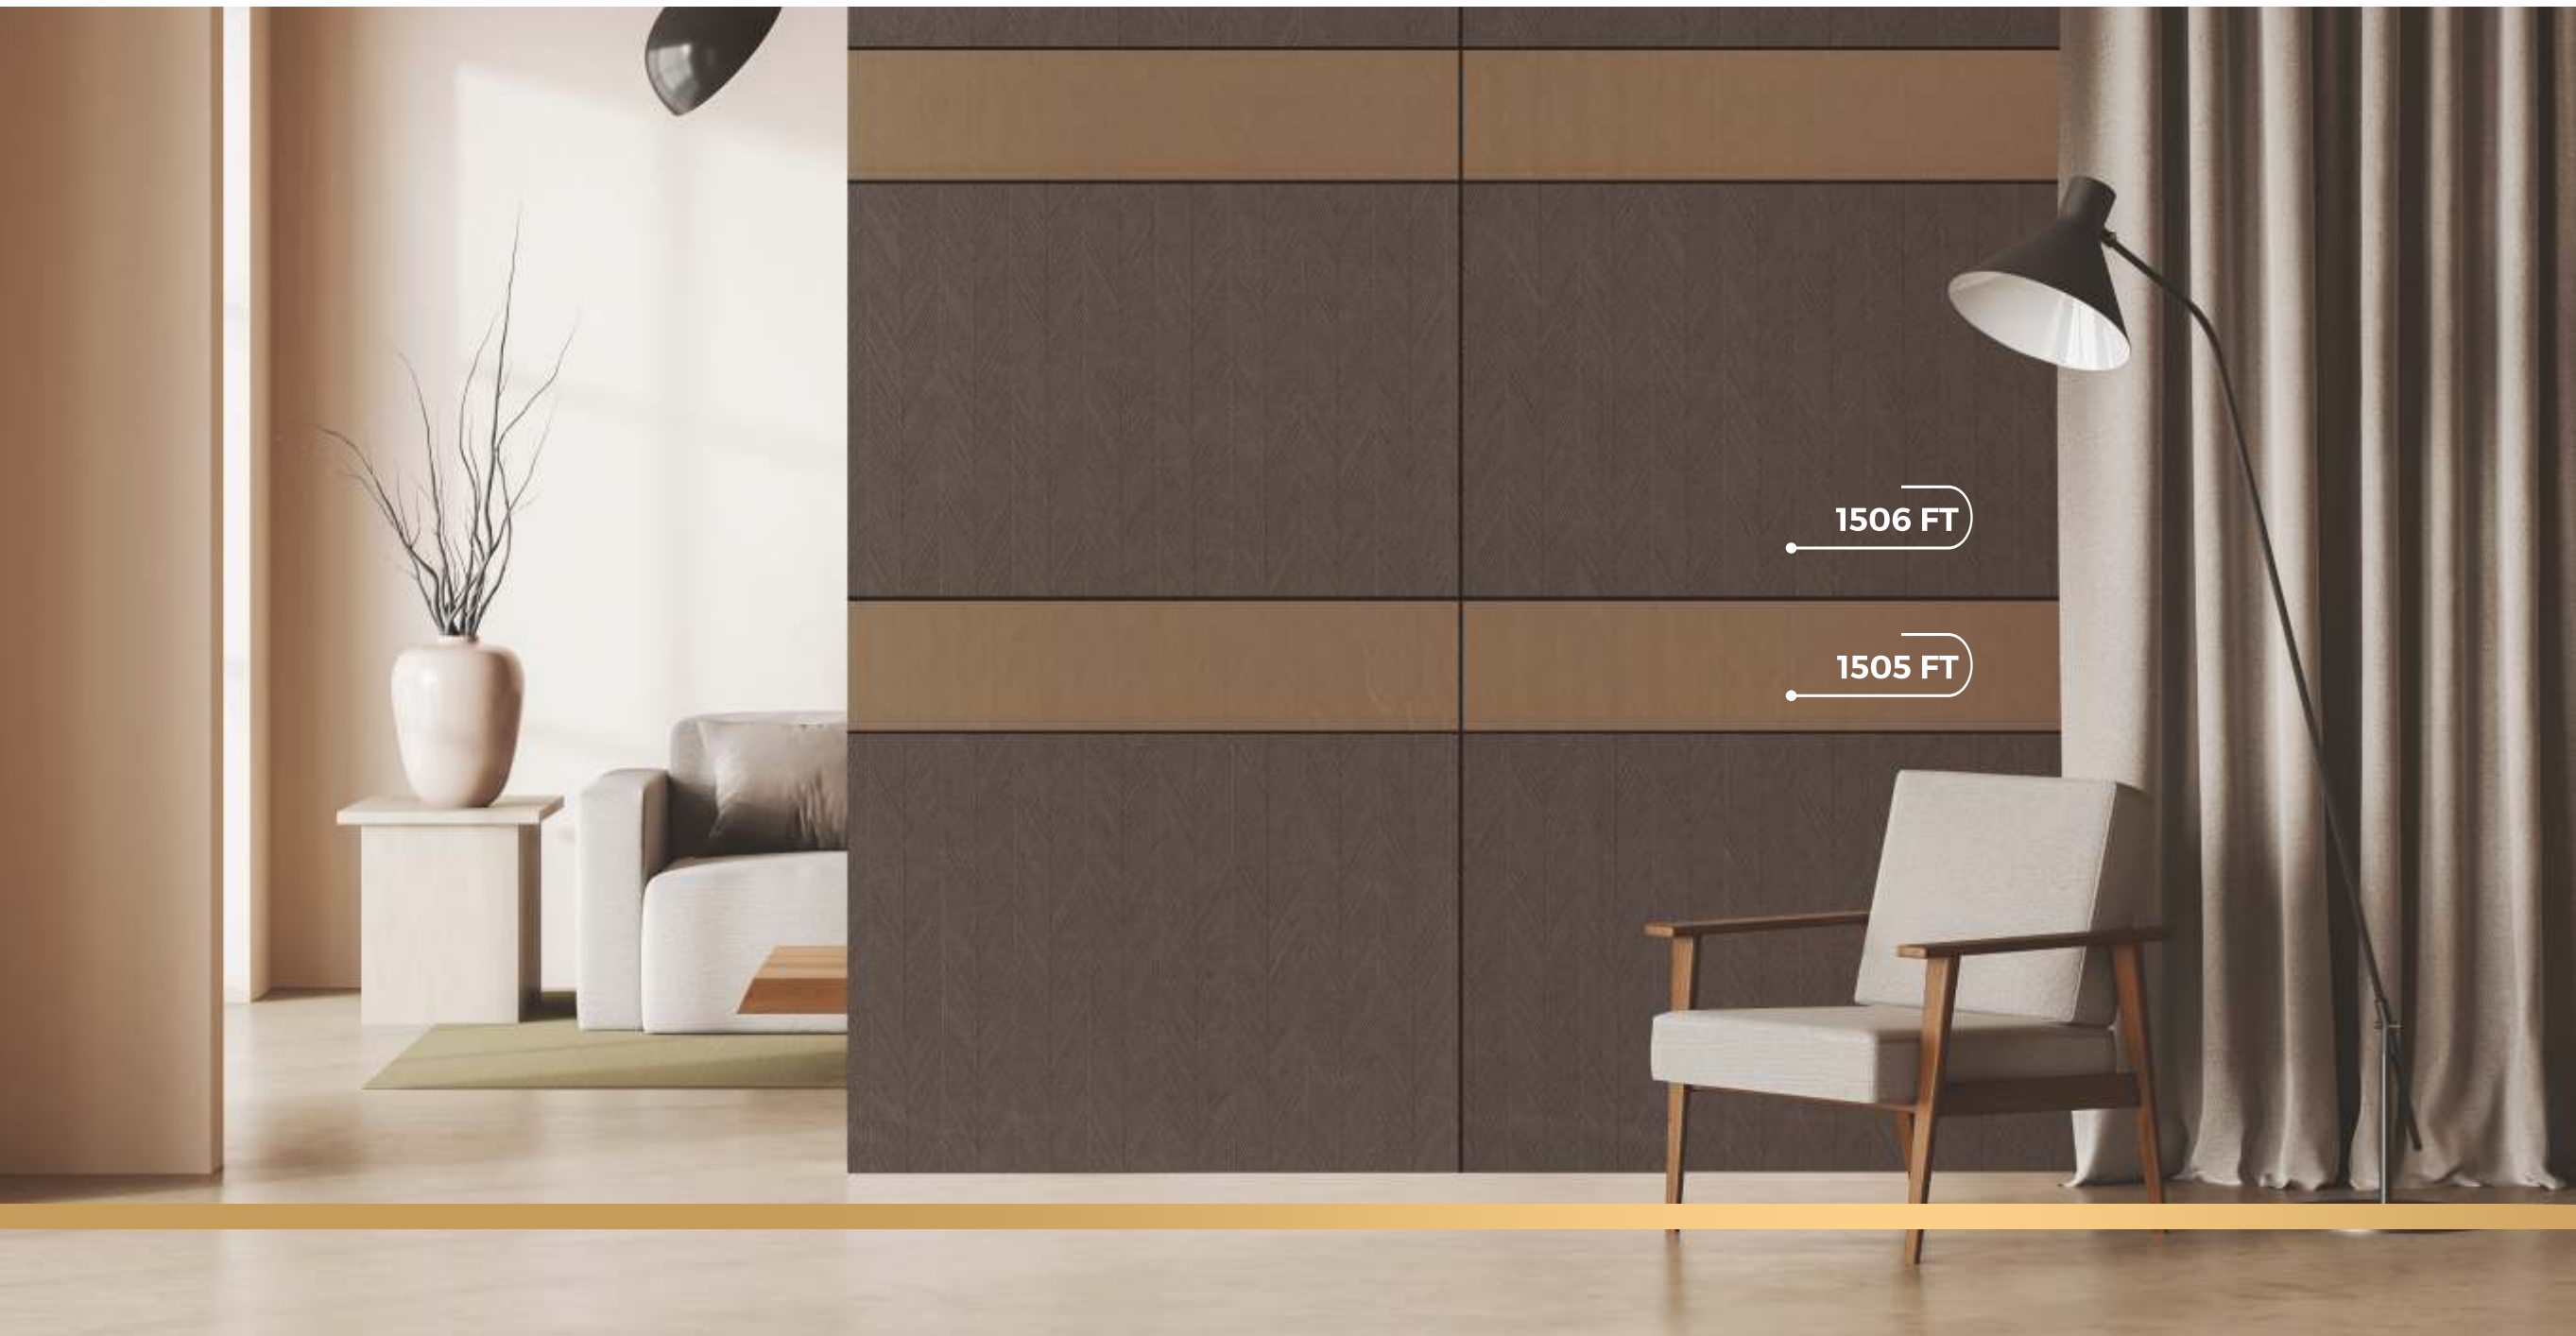

1505 FT / Copper Flutes

1506 FT / Somber Flutes

D E S I R A B L E