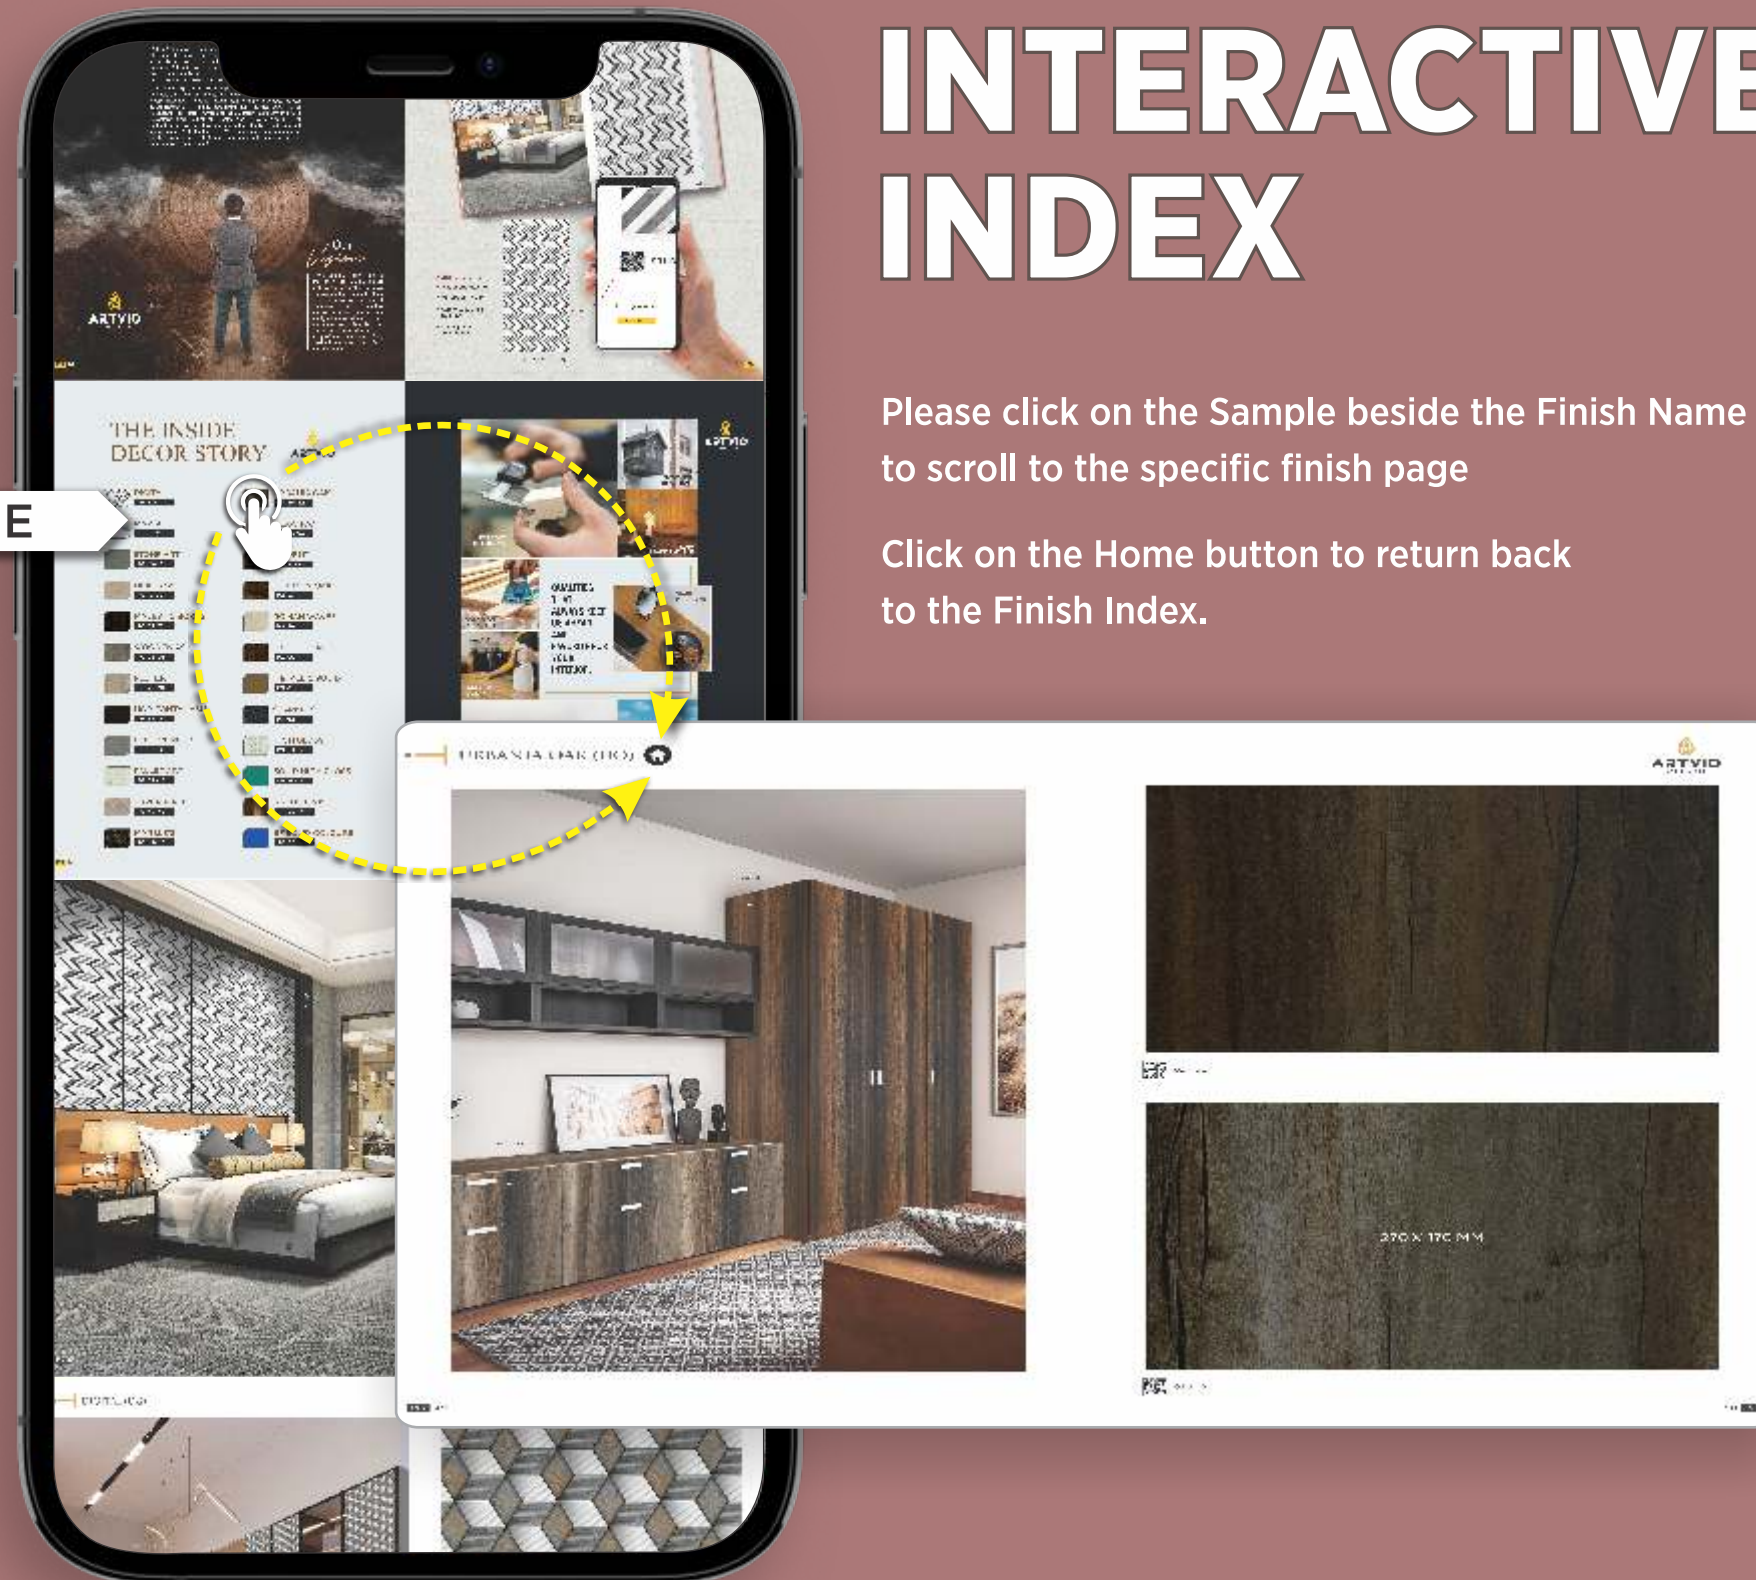

# Powered with **QR CODES** Given with each shades.

Scan and view the actual size of shades. That make your selections easy and more accurate.

### Scan to view :

- 8x4ft full size sheet view
- Applications of shade
- Available texture with design paper
- Send enquiry of selected shade

FULL SHEET VIEW - 991-DG

# INTERACTIVE INDEX

Please click on the Sample beside the Finish Name to scroll to the specific finish page

Click on the Home button to return back to the Finish Index.

CLICK HERE

1. Open downloaded e-PDF on any device.
2. Browse through our entire collection right on your fingertips.
3. Like a product or design? Click anywhere on the product to open its dedicated webpage.
4. Here you will find the following details about the